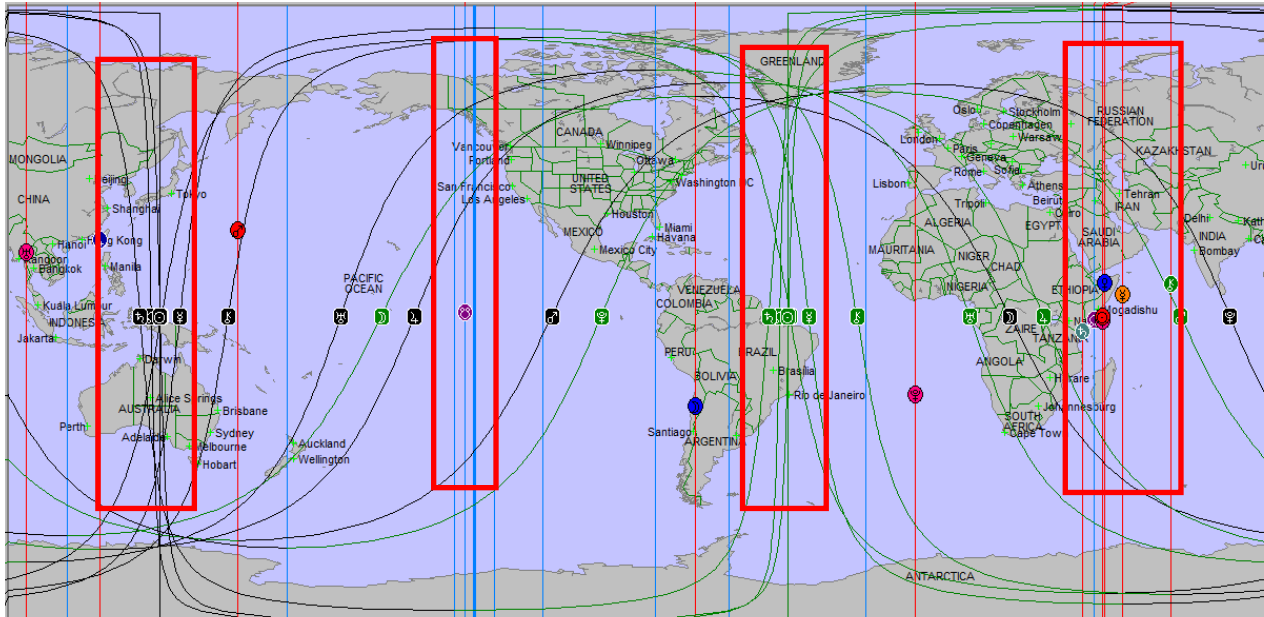

Spring Equinox AstroCartoGraphy® Map * See chart previous page

This is an AstroCartoGraphy® power lines map for the coming quarter , See the previous page

Red Rectangles show the Pisces-Aries emphasis zones as described on the previous page. It's anybody's guess what this means, so watch for action off the west coast of the United States and Alaska (and having been an Alaska resident, the mountain is still called Denali!). If you thought all the talk on taking over Greenland was a joke, note the emphasis of ACG lines stretching from there to Brazil. Eastern Africa into the Middle East is a challenge to begin with (think Sudan civil war), so it is difficult to tell if this emphasis is helpful or not. Finally, Japan, Philippines, the South China Sea into Australia is another zone likely to be in the news.

Also note that challenging Mars and Pluto lines travel through the Gulf of Mexico (yes, Mexico) and the Mumbai side of India into Pakistan and the disputed Kashmir region.

This quote reflects Aries energy coming in:

Your time is limited, so don't waste it living someone else's life. Don't be trapped by dogma - which is living with the results of other people's thinking.

Don't let the noise of others' opinions drown out your own inner voice. And most important, have the courage to follow your heart and intuition.

~ Steve Jobs

Astrology & Intuitive Consultations
by Mark Dodich ~ since 1980
mark@astromark.us land (503) 252-1558
www.astromark.us

New & Full Moon Email newsletter Register at
www.astromark.us

♦ **Free astrology resources**, pdf downloads:
<http://astromark.us/astrology-resources/>