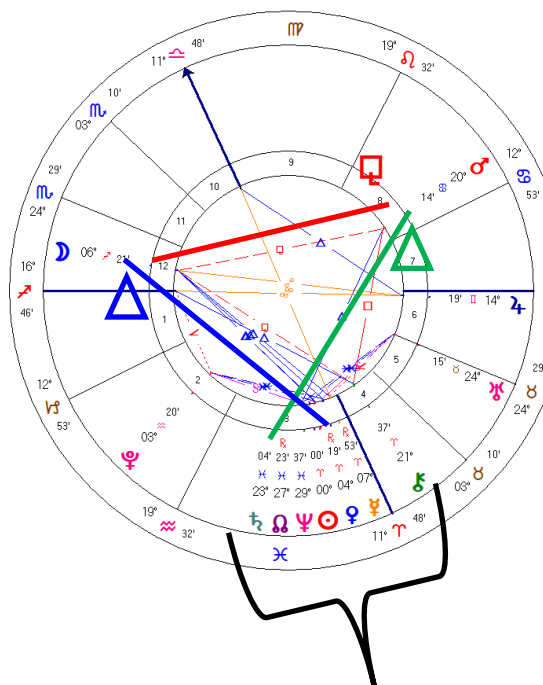

Yet, you probably feel like you are caught between the world that is dissolving before your eyes and the new world that only gives you a glimmer of what is ahead starting in 2026.

The feeling-oriented moon ☾ is in "I'm ready for an adventure Sagittarius. The **blue line** planetary pattern is harmonious trine △ between your emotions and both Venus and Mercury currently in their retrograde cycle. Although this may feel a little bit funky in terms of getting yourself into forward motion, it is helpful in making a general, flexible plan for the coming months.

The harmonious **green line** △ is between assertive Mars and patient Saturn ♄. Put short term physical energy and ambition into long term plans and goals. Don't expect immediate gratification as Saturn produces long-term rewards.

The **red line** is called a sesquisquare or sesquiquadrate ☐. It is a minor 135° challenging relationship between the feeling oriented moon and assertive Mars ♂. This isn't a bad combination, probably more annoying than anything else.

What makes it interesting is that it connects the two planets that make harmonious trines to the Pisces and Aries cluster (astrologers call it a stellium).

Perhaps the message is to take comfort in the help that these two trines offer, but know that there will be some annoying disturbances that come naturally between dissolving Pisces and "get your butt in motion" Aries. Just go with the flow.

Pisces- Aries Emphasis

Does Pisces bring a higher vision to the world or deception?

Will Aries follow on through on pioneering a new path, or leave changes half-finished?

Free Stuff:

Astrology from Mark Dodich

New & Full Moon Email newsletter.
Register at www.astromark.us

This Quarterly Astromark newsletter is uploaded at solstice and equinox. It is always at the website and always linked in the New & Full Moon email newsletter.

Free pdf document downloads:

7 Rays Explained
State & City Zodiac Signs
Basic Astrology Primer
Prosperity Enhancement Guide

astromark.us/astrology-resources/

Land line (503) 252-1558

mark@astromark.us

www.astromark.us