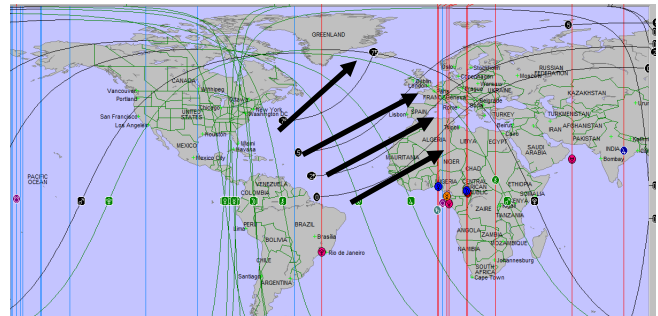

Two eclipses in March add to the back and forth energy of the retrogrades making for wild times. Venus started her less common retrograde in Aries on March 1, her least favorite sign. She then moves retrograde into Pisces on March 27.

Mercury is retrograde in Aries, then Pisces, from March 14-April 7. Because Mercury and Venus are both retrograde beginning at approximately 9-11 degrees Aries back to 24-26 degrees Pisces, it would be helpful if you know where Aries and Pisces lands in your chart. The 10<sup>th</sup> house would be your career; the 4<sup>th</sup> house where you live, etc. (See the Free Astrology Primer <https://astromark.us/astrology-resources/>)

### Solar Eclipse in Aries

The March 29 partial solar eclipse basically travels from Washington DC to Greenland, Europe and the Ukraine. The general rule of thumb is to use three months before and after the 10<sup>o</sup> Aries eclipse as its range of effectiveness.